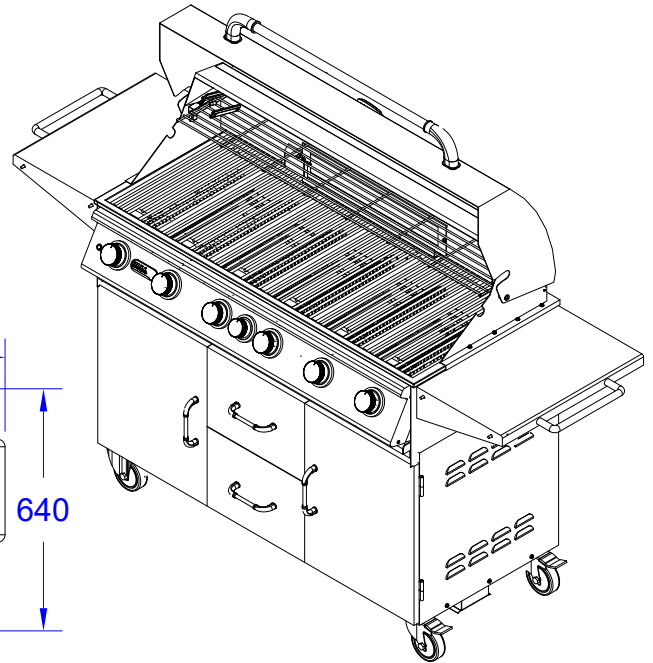

ITEMS:#62600CE LP, #62601CE NG
DIABLO CART

Isometric View

Top View

Front View

Side View

SPEC SHEET NOTES:

1. SCALE: 1:20 (Printer page scaling none, do not use fit to printable area option)
2. REVISION: 09/2019