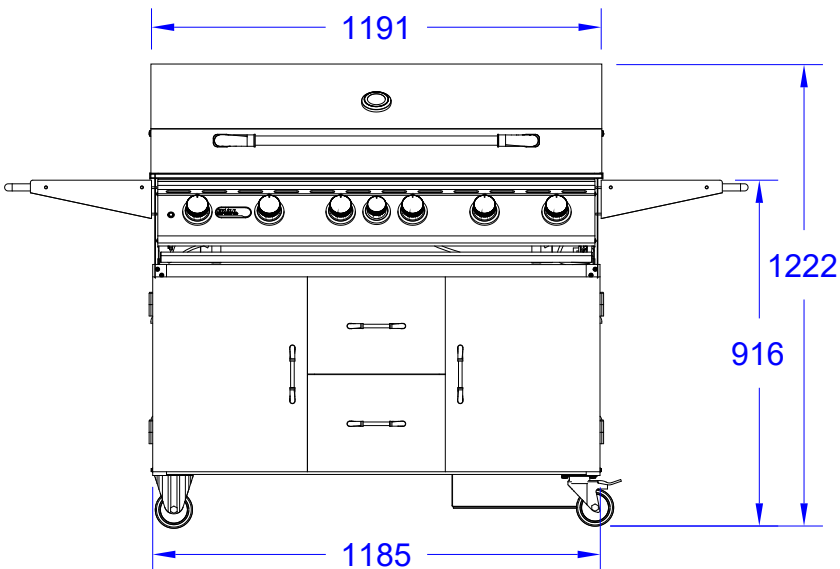

ITEMS:#62600CE LP, #62601CE NG
DIABLO CART

Isometric View

Top View

Front View

Side View

SPEC SHEET NOTES:

1. SCALE: 1:20 (Printer page scaling none, do not use fit to printable area option)
2. REVISION: 09/2019