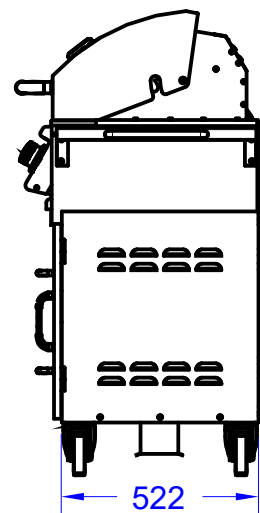

ITEMS:#62600CE LP, #62601CE NG
DIABLO CART

Isometric View

Top View

Front View

Side View

SPEC SHEET NOTES:

1. SCALE: 1:20 (Printer page scaling none, do not use fit to printable area option)
2. REVISION: 09/2019