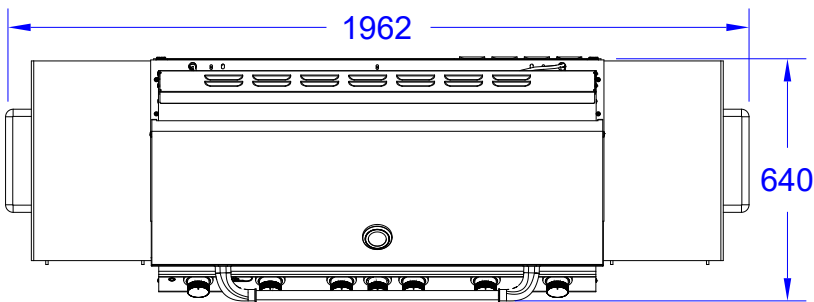

ITEMS:#62600CE LP, #62601CE NG
DIABLO CART

Isometric View

Top View

Front View

Side View

SPEC SHEET NOTES:

1. SCALE: 1:20 (Printer page scaling none, do not use fit to printable area option)
2. REVISION: 09/2019